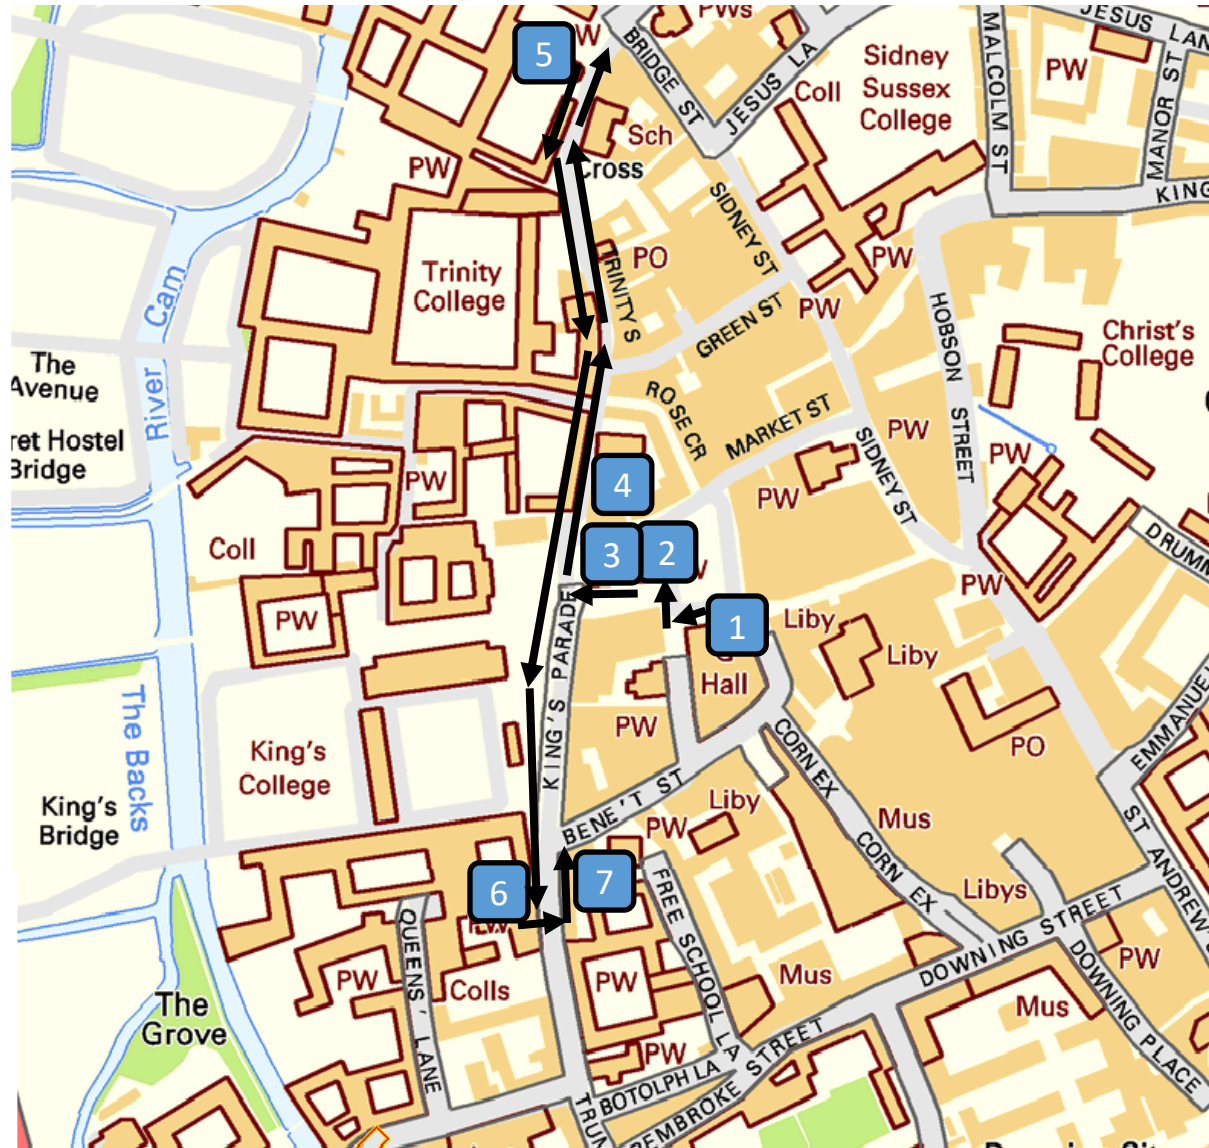

This trail is around 1 km long and will take approximately 50 minutes (depending on how long you spend at each location).

1. Cambridge Guildhall
2. Great St Mary's Church
3. 3D model on Senate House Hill
4. Trinity Street
5. St John's Street Map
6. King's College building on Trumpington Street
7. Corpus Clock

Please take care when using paths, pavements and road crossings

Cambridge (Blue) English Trail