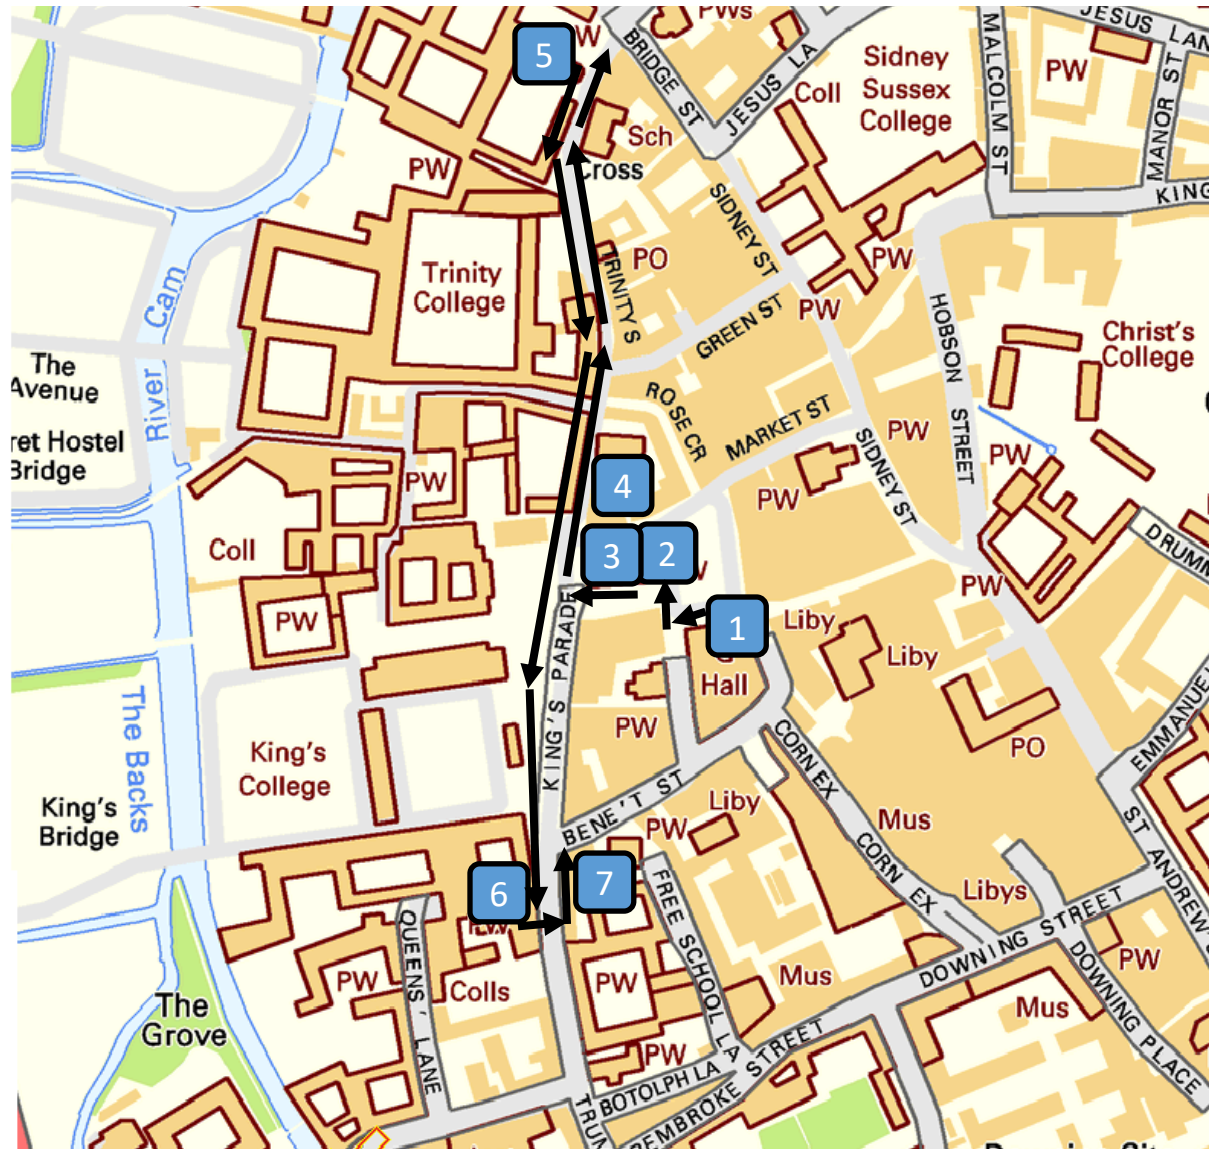

This trail is around 1 km long and will take approximately 50 minutes (depending on how long you spend at each location).

1. Cambridge Guildhall
2. Great St Mary's Church
3. 3D model on Senate House Hill
4. Trinity Street
5. St John's Street Map
6. King's College building on Trumpington Street
7. Corpus Clock

Please take care when using paths, pavements and road crossings

Cambridge (Blue) English Trail